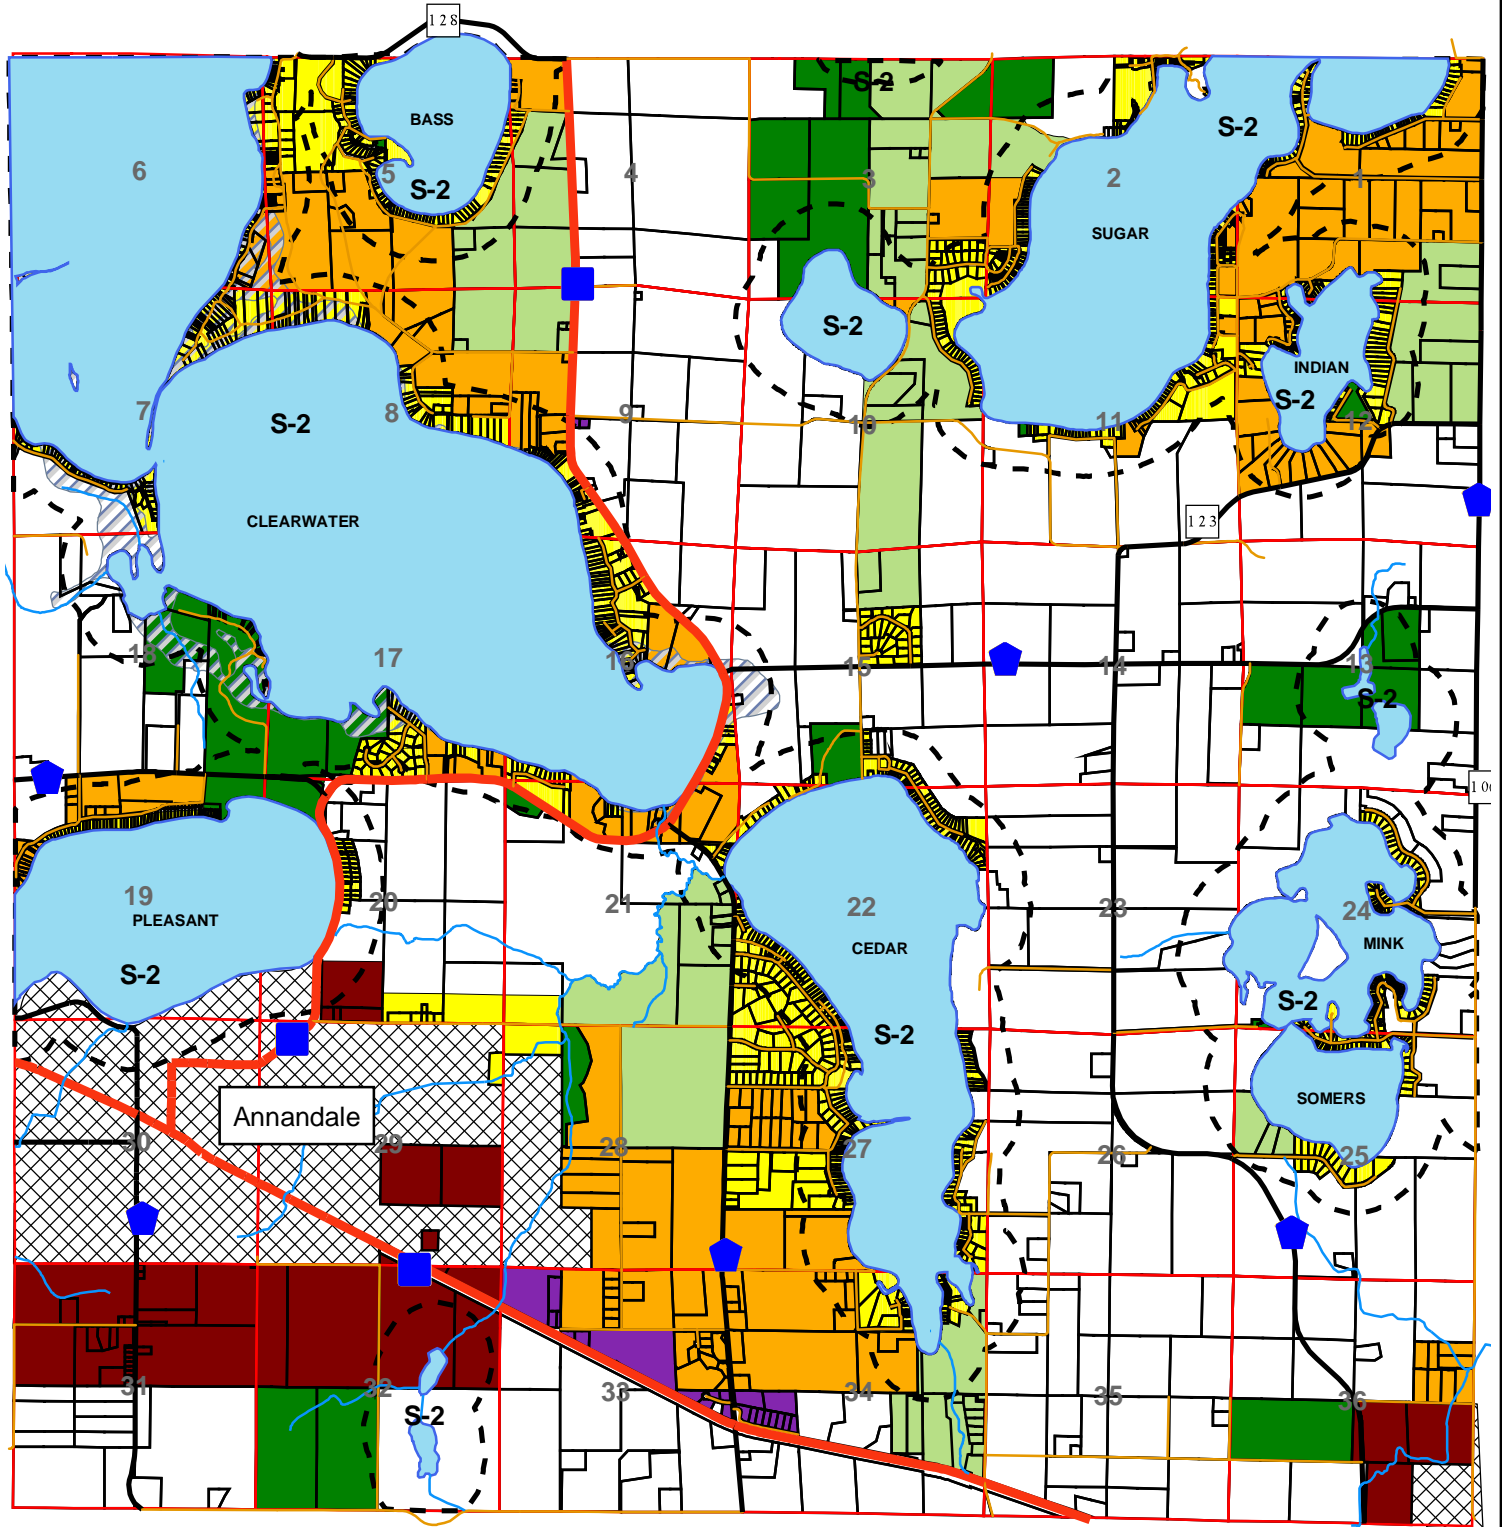

# Corinna Township Land Use Plan

Land Use District	
	(AG) Agricultural
	(AR) Agricultural/Residential
	(RL) Residential Large Lot
	(R1) Residential
	(MG) Major Growth Area
	(CO) Commercial
	(I1) Limited Industrial
	(PU) Public Lands
	(OAA) Orderly Annexation Area

**Draft - For Review Only**

This is a compilation of records as they appear in the Wright County Offices and other sources. The drawing and information represented are to be used for reference purposes only and the county is not responsible for any inaccuracies herein contained.